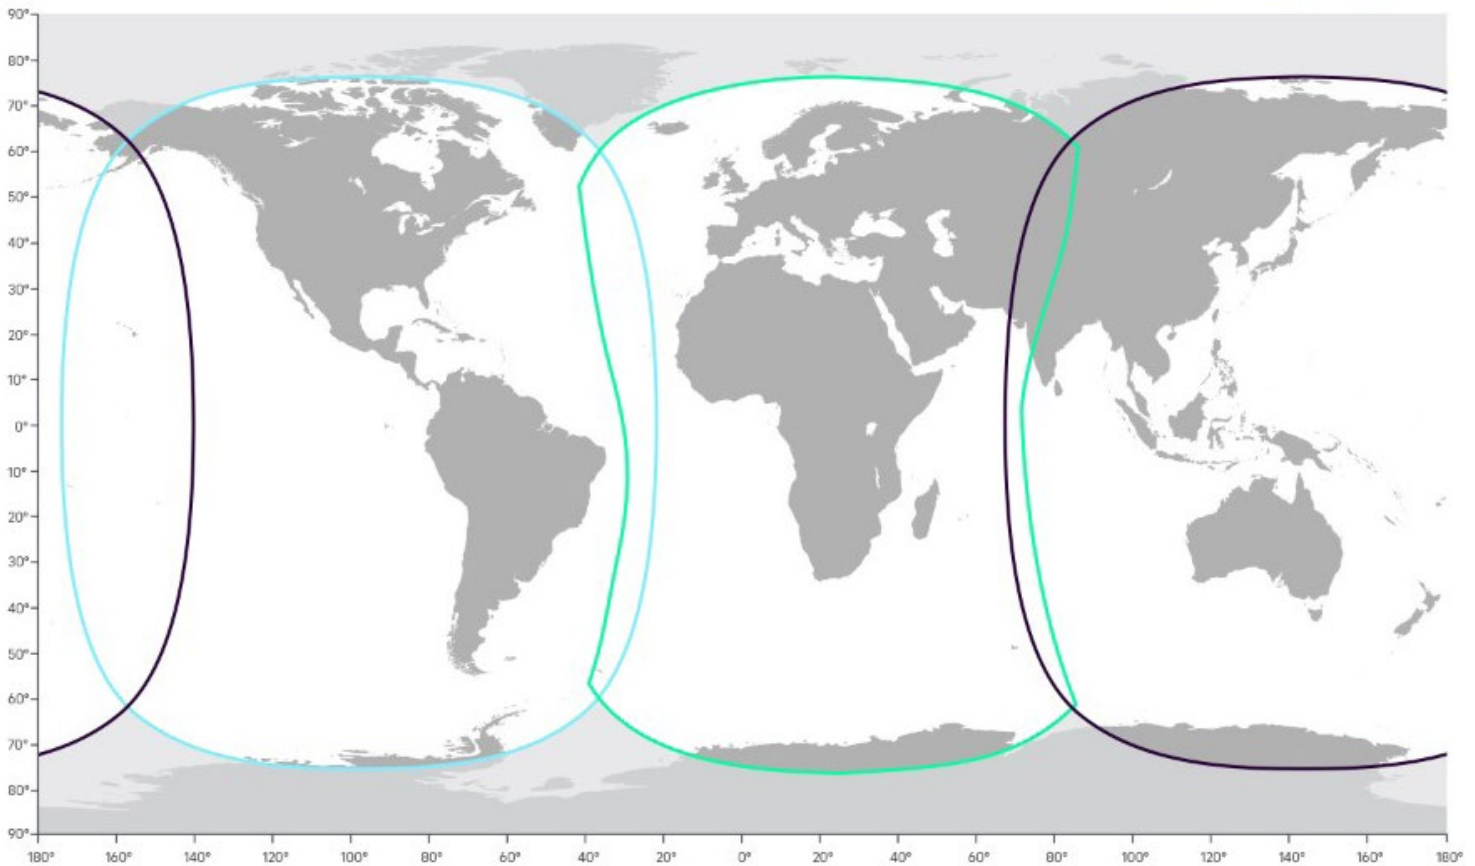

IsatPhone Coverage